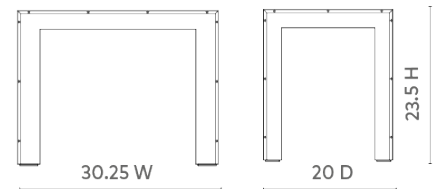

Melissa Side Table, Vanilla

MLS-100-09

30.25x20x23.5

Pigmented Lacquered Wood and Veneers

Brushed Brass Trim

Foot Levelers

SCANITFORMOREDETAILS