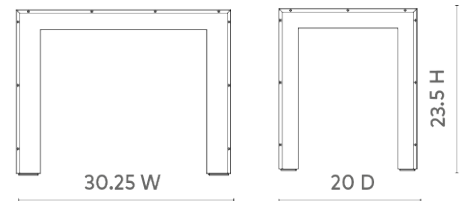

### **MLS-100-24**

30.25x20x23.5

Clear Lacquered Burl Wood and Veneers

Brushed Brass Trim

Foot Levelers

SCANITFORMOREDETAILS

**VILLA & HOUSE**  
www.VandH.com