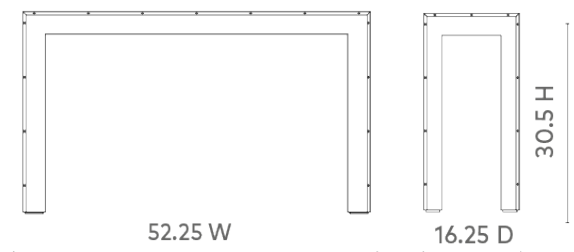

### **MLS-400-09**

52.25x16.25x30.5

Pigmented Lacquered Wood and Veneers

Brushed Brass Trim

Foot Levelers

SCANITFORMOREDETAILS

**VILLA & HOUSE**  
www.VandH.com