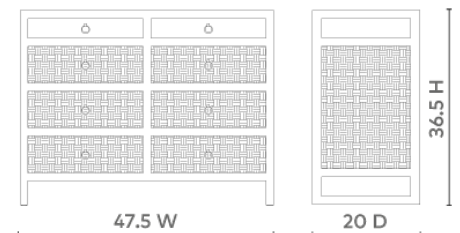

Mallet 8-Drawer, Vanilla

MLT-225-09

47.5w x 20d x 36.5h

Pigmented Lacquered Wood and Veneers & Natural

Lacquered Grasscloth Panels

Pine Drawer Interior

Soft Closing Glides

SCAN IT FOR MORE