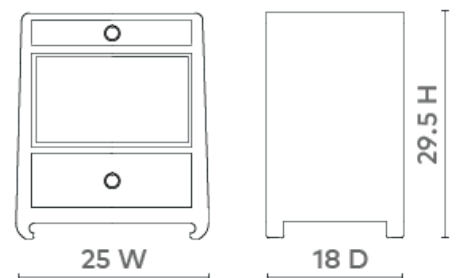

Ming 2-Drawer Side Table, Flax Brown

MNG-120-464

25w x 18d x 29.5h

Clear Lacquered Grasscloth & Chow-Style Feet

Polished Brass Finish Ring Pull

Stained Drawer Interiors

Soft Closing Glides

SCAN IT FOR MORE