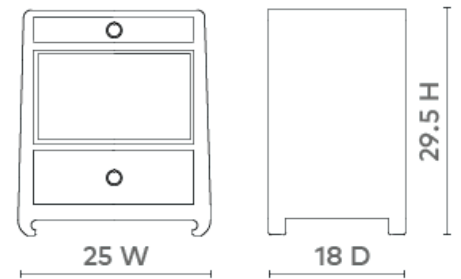

Ming 2-Drawer Side Table, Chiffon White

MNG-120-59

25w x 18d x 29.5h

Pigmented Lacquered Grasscloth & Chow-Style Feet

Polished Brass Finish Ring Pull

Stained Drawer Interiors

Soft Closing Glides

SCAN IT FOR MORE