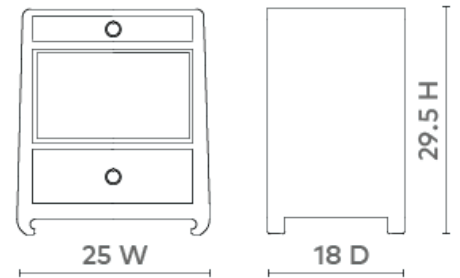

Ming 2-Drawer Side Table, Canvas Cream

MNG-120-64

25w x 18d x 29.5h

Clear Lacquered Grasscloth & Chow-Style Feet

Polished Brass Finish Ring Pull

Stained Drawer Interiors

Soft Closing Glides

SCAN IT FOR MORE