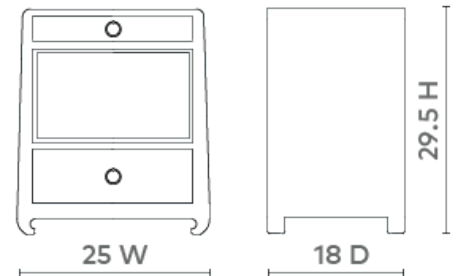

Ming 2-Drawer Side Table, Sage Green

MNG-120-67

25w x 18d x 29.5h

Clear Lacquered Grasscloth & Chow-Style Feet

Polished Brass Finish Ring Pull

Stained Drawer Interiors

Soft Closing Glides

SCAN IT FOR MORE