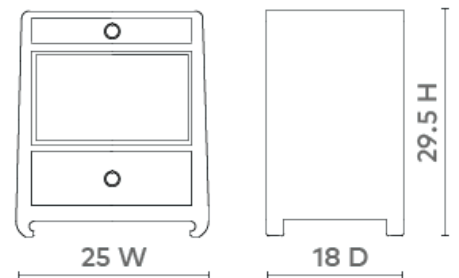

### MNG-120-68

25w x 18d x 29.5h

Clear Lacquered Grasscloth & Chow-Style Feet

Polished Brass Finish Ring Pull

Stained Drawer Interiors

Soft Closing Glides

SCAN IT FOR MORE

VILLA & HOUSE  
www.VandH.com