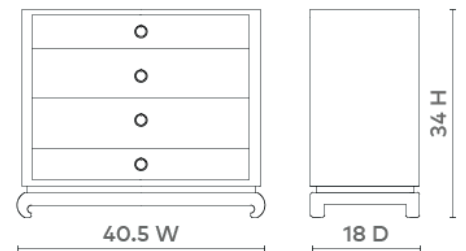

Ming Large 4-Drawer, Flax Brown

MNG-225-464

40.5w x 18d x 34h

Clear Lacquered Grasscloth & Chow-Style Feet

Polished Brass Finish Ring Pull

Stained Drawer Interiors

Soft Closing Glides

SCAN IT FOR MORE