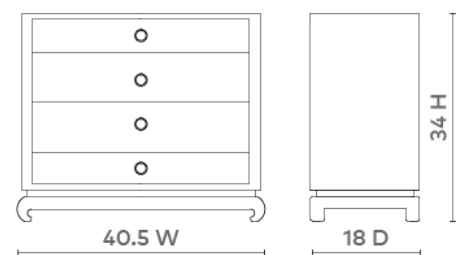

Ming Large 4-Drawer, Chiffon White

MNG-225-59

40.5w x 18d x 34h

Pigmented Lacquered Grasscloth & Chow-Style Feet

Polished Brass Finish Ring Pull

Stained Drawer Interiors

Soft Closing Glides

SCAN IT FOR MORE