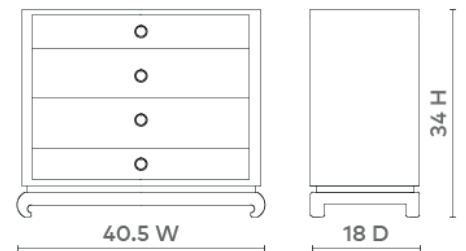

### **MNG-225-64**

40.5w x 18d x 34h

Clear Lacquered Grasscloth & Chow-Style Feet

Polished Brass Finish Ring Pull

Stained Drawer Interiors

Soft Closing Glides

SCAN IT FOR MORE

**VILLA & HOUSE**  
www.VandH.com