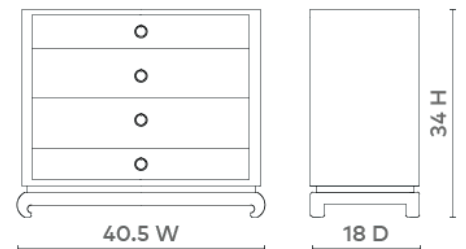

Ming Large 4-Drawer, Sage Green

MNG-225-67

40.5w x 18d x 34h

Clear Lacquered Grasscloth & Chow-Style Feet

Polished Brass Finish Ring Pull

Stained Drawer Interiors

Soft Closing Glides

SCAN IT FOR MORE