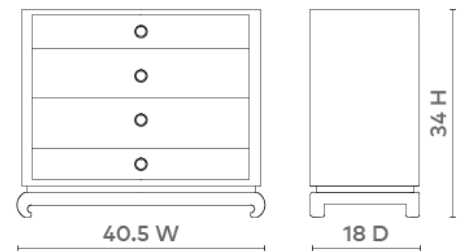

Ming Large 4-Drawer, Navy Blue

MNG-225-68

40.5w x 18d x 34h

Clear Lacquered Grasscloth & Chow-Style Feet

Polished Brass Finish Ring Pull

Stained Drawer Interiors

Soft Closing Glides

SCAN IT FOR MORE