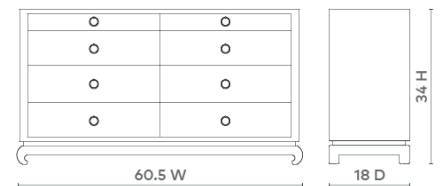

Ming Extra Large 8-Drawer, Flax Brown

MNG-250-464

60.5w x 18d x 34h

Clear Lacquered Grasscloth & Chow-Style Feet

Polished Brass Finish Ring Pull

Stained Drawer Interiors

Soft Closing Glides

SCAN IT FOR MORE