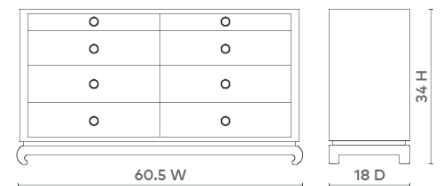

Ming Extra Large 8-Drawer, Chiffon White

MNG-250-59

60.5w x 18d x 34h

Pigmented Lacquered Grasscloth & Chow-Style Feet

Polished Brass Finish Ring Pull

Stained Drawer Interiors

Soft Closing Glides

SCAN IT FOR MORE