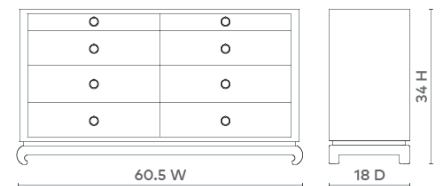

### **MNG-250-64**

60.5w x 18d x 34h

Clear Lacquered Grasscloth & Chow-Style Feet

Polished Brass Finish Ring Pull

Stained Drawer Interiors

Soft Closing Glides

SCAN IT FOR MORE

**VILLA & HOUSE**  
www.VandH.com