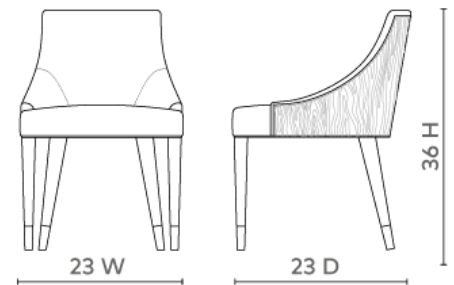

SCAN IT FOR MORE

VILLA & HOUSE
www.VandH.com