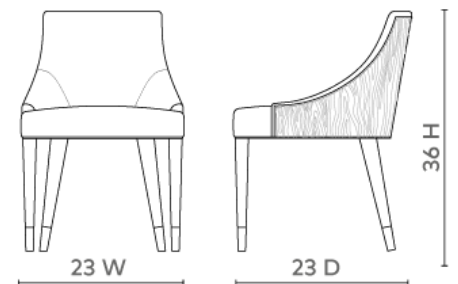

SCAN IT FOR MORE

VILLA & HOUSE
www.VandH.com