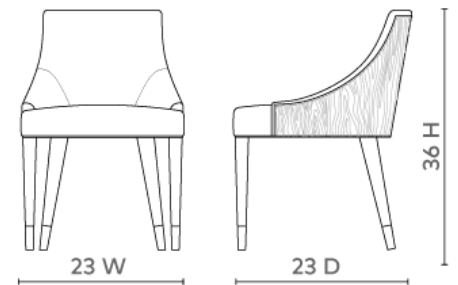

SCAN IT FOR MORE

VILLA & HOUSE
www.VandH.com