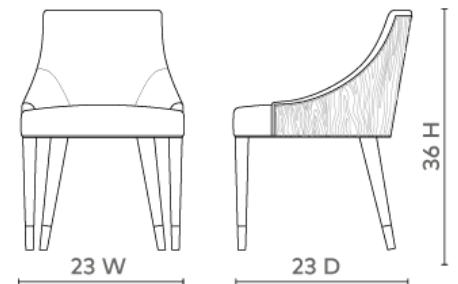

SCAN IT FOR MORE

VILLA & HOUSE
www.VandH.com