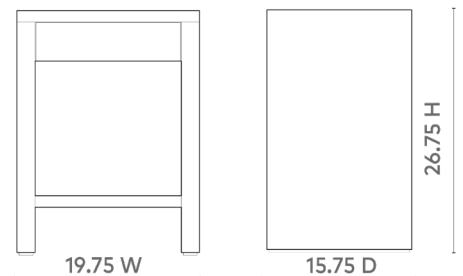

Morgan 1-Drawer Side Table, Chiffon White

MOR-110-09

19.75w x 15.75d x 26.75h

Pigmented Lacquered Wood and Veneers

Stained Drawer Interior

Soft Closing Glides

1 Fixed Shelf

SCAN IT FOR MORE