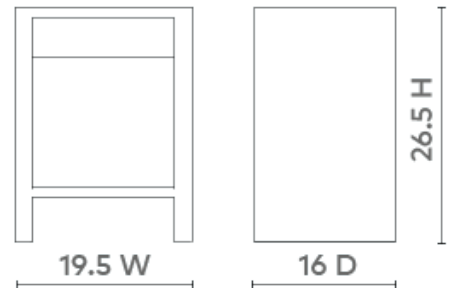

Morgan 1-Drawer Side Table, Chiffon White

MOR-110-59

19.5w x 16d x 26.5h

Pigmented Lacquered Grasscloth

Stained Drawer Interior

Soft Closing Glides

SCAN IT FOR MORE

VILLA & HOUSE
www.VandH.com