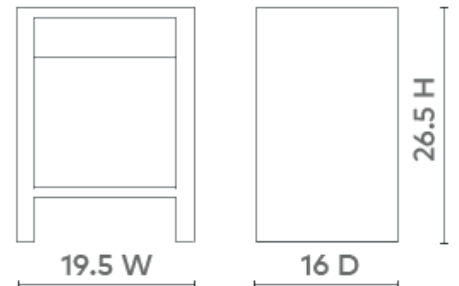

Morgan 1-Drawer Side Table, Papyrus

MOR-110-614

19.5w x 16d x 26.5h
Clear Lacquered Raffia
Stained Drawer Interior
Soft Closing Glides

SCAN IT FOR MORE

VILLA & HOUSE
www.VandH.com