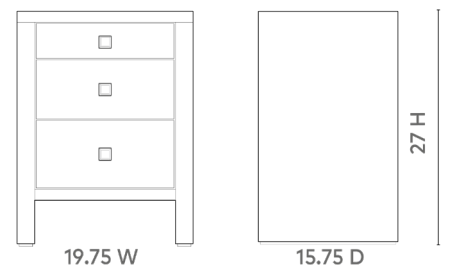

Morgan 3-Drawer Side Table, Chiffon White

MOR-130-09

19.75w x 15.75d x 27h

Pigmented Lacquered Wood and Veneers

Stained Drawer Interior

Soft Closing Glides

Nickel Finish Pulls

SCAN IT FOR MORE