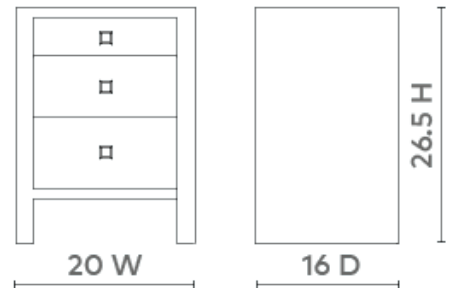

Morgan 3-Drawer Side Table, Chiffon White

MOR-130-59

20w x 16d x 26.5h

Pigmented Lacquered Grasscloth

Nickel Finish Pulls

Stained Drawer Interior

Soft Closing Glides

SCAN IT FOR MORE