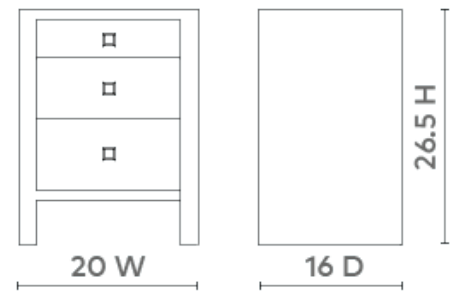

Morgan 3-Drawer Side Table, Papyrus

MOR-130-614

20w x 16d x 26.5h
Clear Lacquered Raffia
Nickel Finish Pulls
Stained Drawer Interior
Soft Closing Glides

SCAN IT FOR MORE

VILLA & HOUSE
www.VandH.com