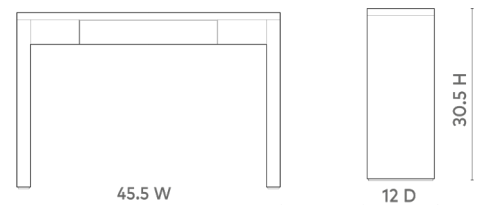

Morgan Console Table, Chiffon White

MOR-400-09

45.5w x 12d x 30.5h

Pigmented Lacquered Wood and Veneers

Stained Drawer Interior

Soft Closing Glides

SCAN IT FOR MORE

VILLA & HOUSE
www.VandH.com