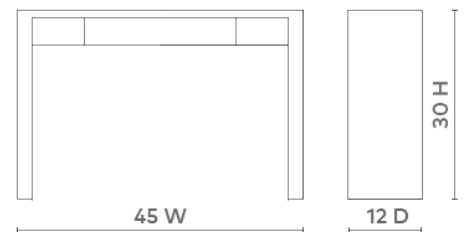

### **MOR-400-59**

45w x 12d x 30h

Pigmented Lacquered Grasscloth

Stained Drawer Interior

Soft Closing Glides

SCAN IT FOR MORE

**VILLA & HOUSE**  
www.VandH.com