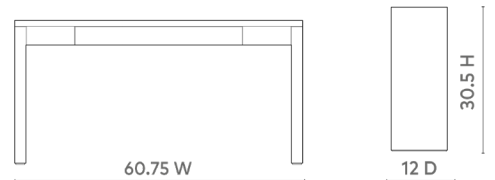

Morgan Large Console Table, Chiffon White

MOR-410-09

60.75w x 12d x 30.5h

Pigmented Lacquered Wood and Veneers

1 Drawer with Stained Interior

Soft Closing Glides

SCAN IT FOR MORE

VILLA & HOUSE
www.VandH.com