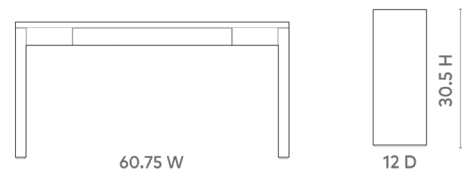

Morgan Large Grasscloth Console Table, Chiffon White

MOR-410-59

60.75w x 12d x 30.5h

Pigmented Lacquered Grasscloth

1 Drawer with Stained Interior

Soft Closing Glides

SCAN IT FOR MORE

VILLA & HOUSE
www.VandH.com