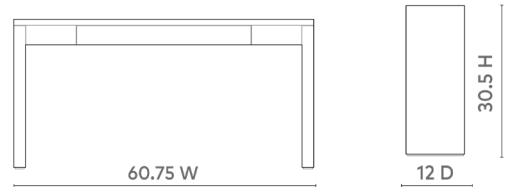

Morgan Large Console Table, Papyrus

MOR-410-614

60.75w x 12d x 30.5h

Clear Lacquered Raffia

1 Drawer with Stained Interior

Soft Closing Glides

SCAN IT FOR MORE

VILLA & HOUSE
www.VandH.com