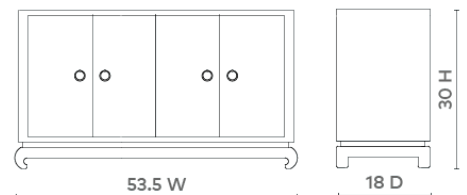

Meredith 4-Door Cabinet, Flax Brown

MRD-450-464

53.5w x 18d x 30h

Clear Lacquered Grasscloth & Chow-Style Feet

Gold Finish Ring Pull

2 Adjustable Shelves

Stained Interior

European Hinges