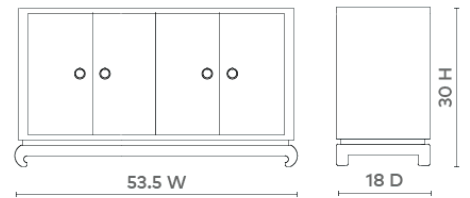

Meredith 4-Door Cabinet, Chiffon White

MRD-450-59

53.5w x 18d x 30h

Pigmented Lacquered Grasscloth & Chow-Style Feet

Gold Finish Ring Pull

2 Adjustable Shelves

Stained Interior

European Hinges