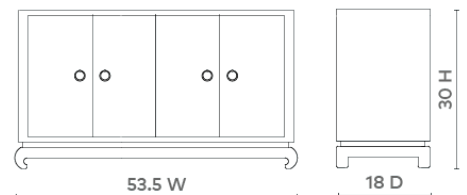

Meredith 4-Door Cabinet, Canvas Cream

MRD-450-64

53.5w x 18d x 30h

Clear Lacquered Grasscloth & Chow-Style Feet

Gold Finish Ring Pull

2 Adjustable Shelves

Stained Interior

European Hinges