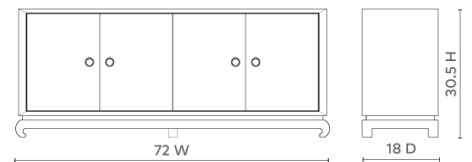

Meredith Extra Large 4-Door Cabinet, Flax Brown

MRD-460-464

72w x 18d x 30.5h

Clear Lacquered Grasscloth & Chow-Style Feet

Gold Finish Ring Pull

4 Adjustable Shelves

Stained Interior

European Hinges