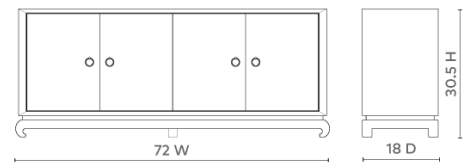

### MRD-460-59

72w x 18d x 30.5h

Pigmented Lacquered Grasscloth & Chow-Style Feet

Gold Finish Ring Pull

4 Adjustable Shelves

Stained Interior

European Hinges

SCAN IT FOR MORE