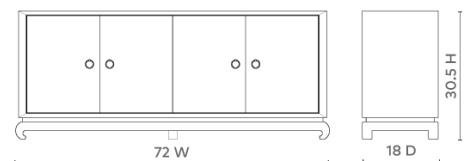

Meredith Extra Large 4-Door Cabinet, Canvas Cream

MRD-460-64

72w x 18d x 30.5h

Clear Lacquered Grasscloth & Chow-Style Feet

Gold Finish Ring Pull

4 Adjustable Shelves

Stained Interior

European Hinges