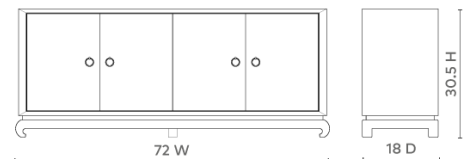

Meredith Extra Large 4-Door Cabinet, Navy Blue

MRD-460-68

72w x 18d x 30.5h

Clear Lacquered Grasscloth & Chow-Style Feet

Gold Finish Ring Pull

4 Adjustable Shelves

Stained Interior

European Hinges