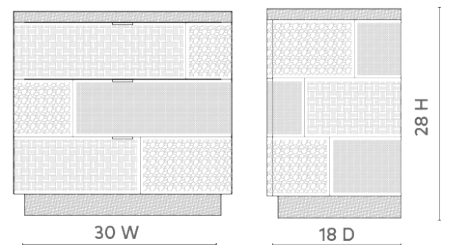

Mark 3-Drawer Side Table, Antique Brass

MRK-130-803

30x18x28

Textured Antique Brass Cladding & Painted Interior

Microsuede Interior Drawer

SCANITFORMOREDETAILS

VILLA & HOUSE
www.VandH.com