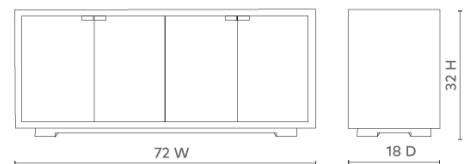

Mark 4-Door Cabinet, Antique Brass

MRK-450-803

72w x 18d x 32h

Textured Antique Brass Cladding & Painted Interior

8 Adjustable Shelves

Stained Drawer Interiors

Soft Closing Glides

Back Features Holes for Access