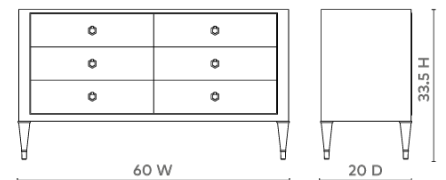

Morris Extra Large 6-Drawer, Taupe Gray and Champagne

MRS-250-26-804

60w x 20d x 33.5h

Clear Lacquered Wood and Veneers

Champagne Finish Accents

Stained Drawer Interior

Soft Closing Glides

SCAN IT FOR MORE