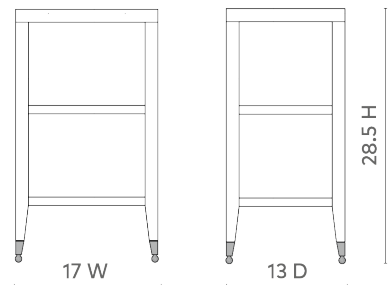

Martin Side Table, Platinum Shimmer

MRT-110-6309

17w x 13d x 28.5h

Clear Lacquered Silky Grasscloth

Polished Nickel Sabots

2 Fixed Shelves

SCAN IT FOR MORE DETAILS

VILLA & HOUSE
www.VandH.com