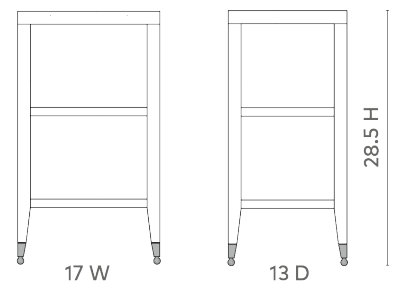

Martin Side Table, Colonial Blue Shimmer

MRT-110-6318

17w x 13d x 28.5h

Clear Lacquered Silky Grasscloth

Polished Nickel Sabots

2 Fixed Shelves

SCAN IT FOR MORE DETAILS

VILLA & HOUSE
www.VandH.com