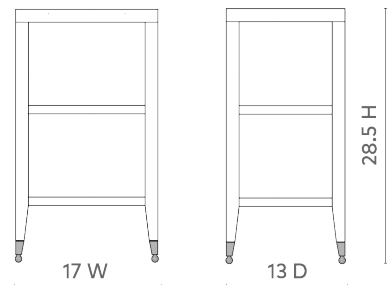

## Martin Side Table, Taupe Gray

---

### **MRT-110-9426**

17w x 13d x 28.5h

Clear Lacquered Cat's Eye Veneer

Polished Nickel Sabots

2 Fixed Shelves

SCAN IT FOR MORE DETAILS

**VILLA & HOUSE**  
www.VandH.com