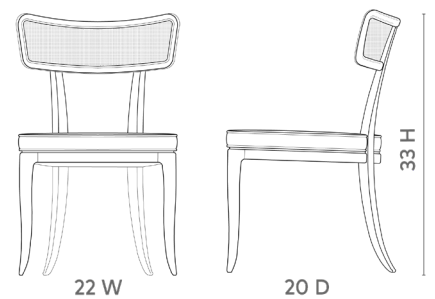

VILLA & HOUSE
www.VandH.com