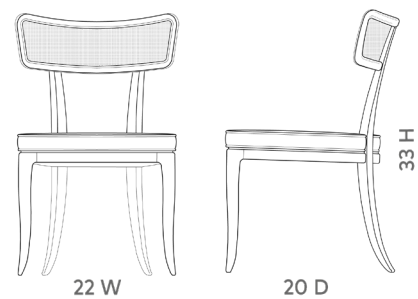

Marshall Side Chair, Soft Gray

MSL-550-97

22w x 20d x 33h

Clear Lacquered Ceredused Oak

Bleached Octagonal Cane

Linen Cushion in Natural (Photo is for reference only, actual color can vary widely from lot to lot)