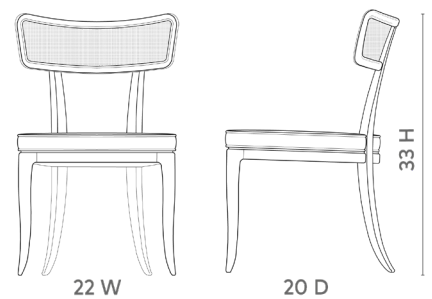

Marshall Side Chair, Sand

MSL-550-99

22w x 20d x 33h

Clear Lacquered Bleached Cerused Oak

Bleached Octagonal Cane

Linen Cushion in Natural (Photo is for reference only, actual color can vary widely from lot to lot)