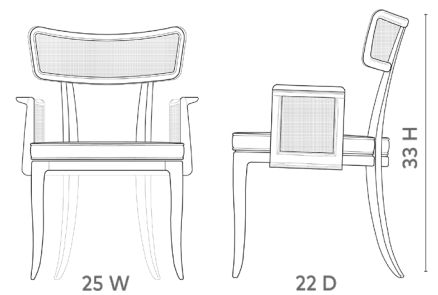

Marshall Arm Chair, Espresso

MSL-555-94

25w x 22 x 33h

Clear Lacquered Wood and Veneers

Bleached Octagonal Cane

Linen Cushion in Natural (Photo is for reference only, actual color can vary widely from lot to lot)