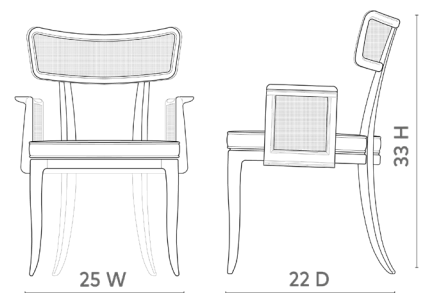

Marshall Arm Chair, Soft Gray

MSL-555-97

25w x 22 x 33h

Clear Lacquered Cerused Oak

Bleached Octagonal Cane

Linen Cushion in Natural (Photo is for reference only, actual color can vary widely from lot to lot)